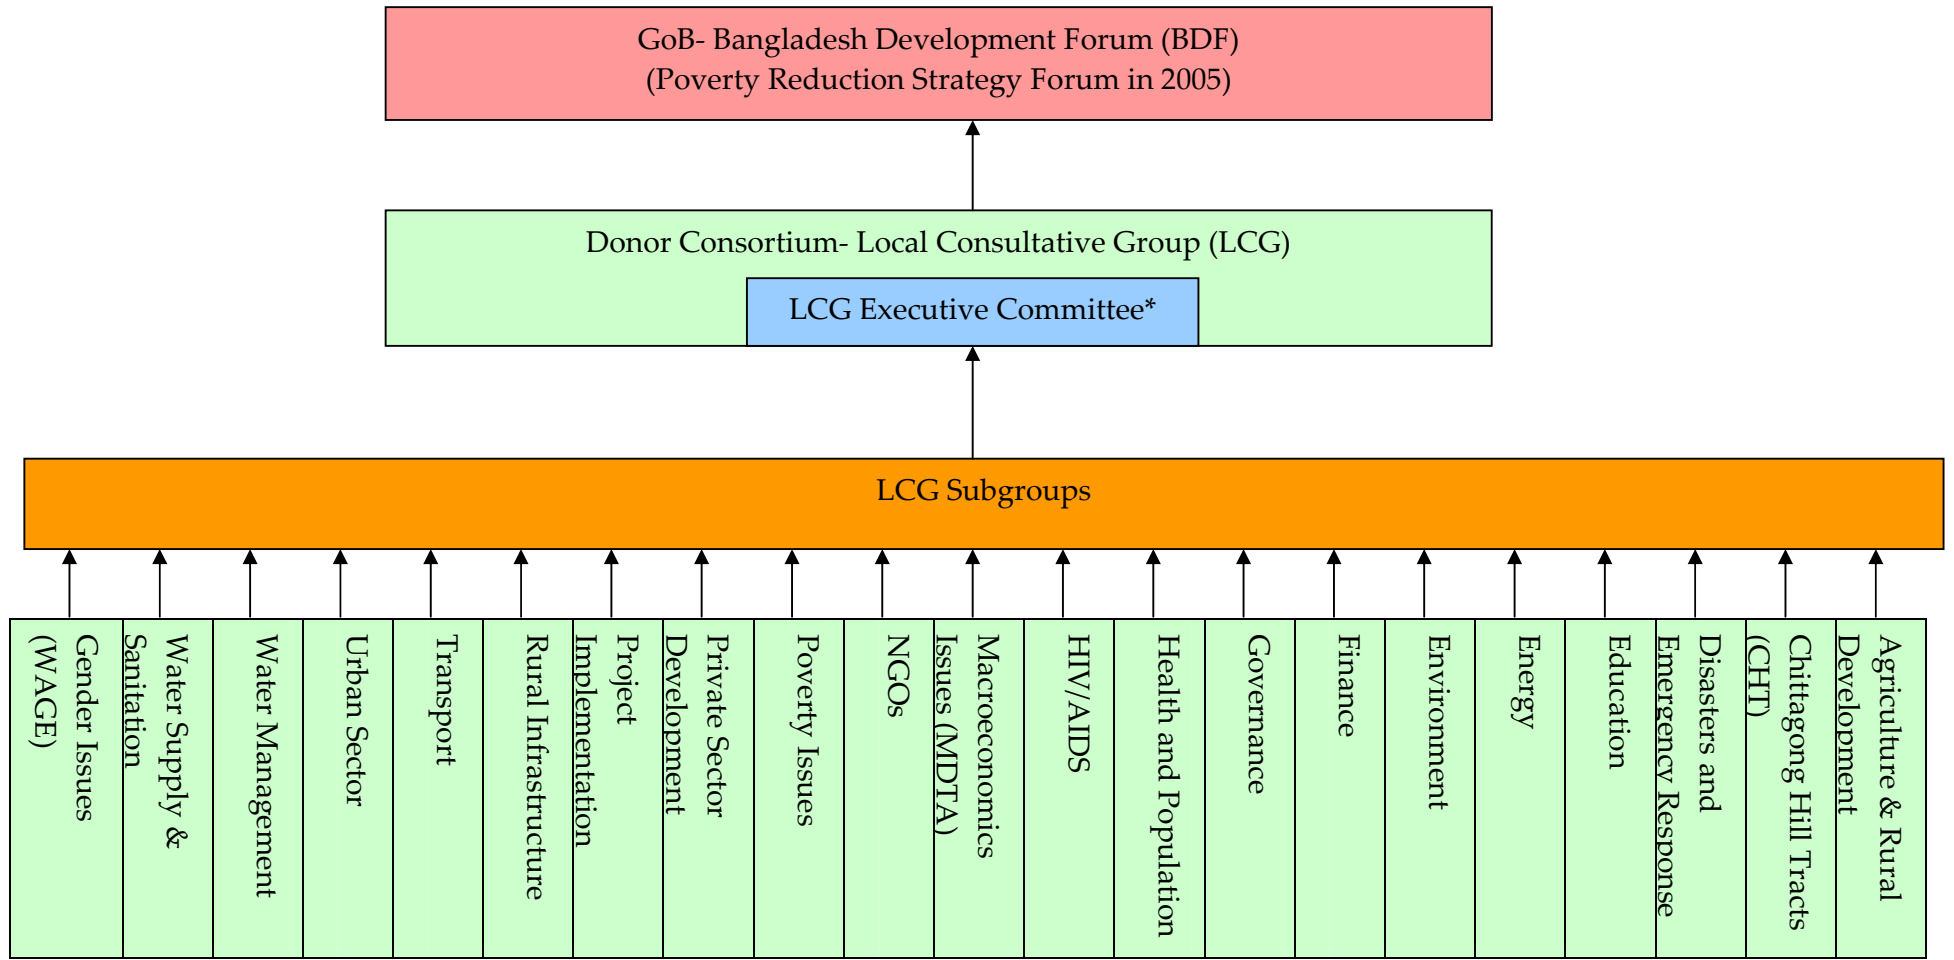

## Donor Coordination in Bangladesh through the LCG Mechanism

\* Members are World Bank, ADB and the UN plus three bilateral representatives on rotation (currently chaired by World Bank)